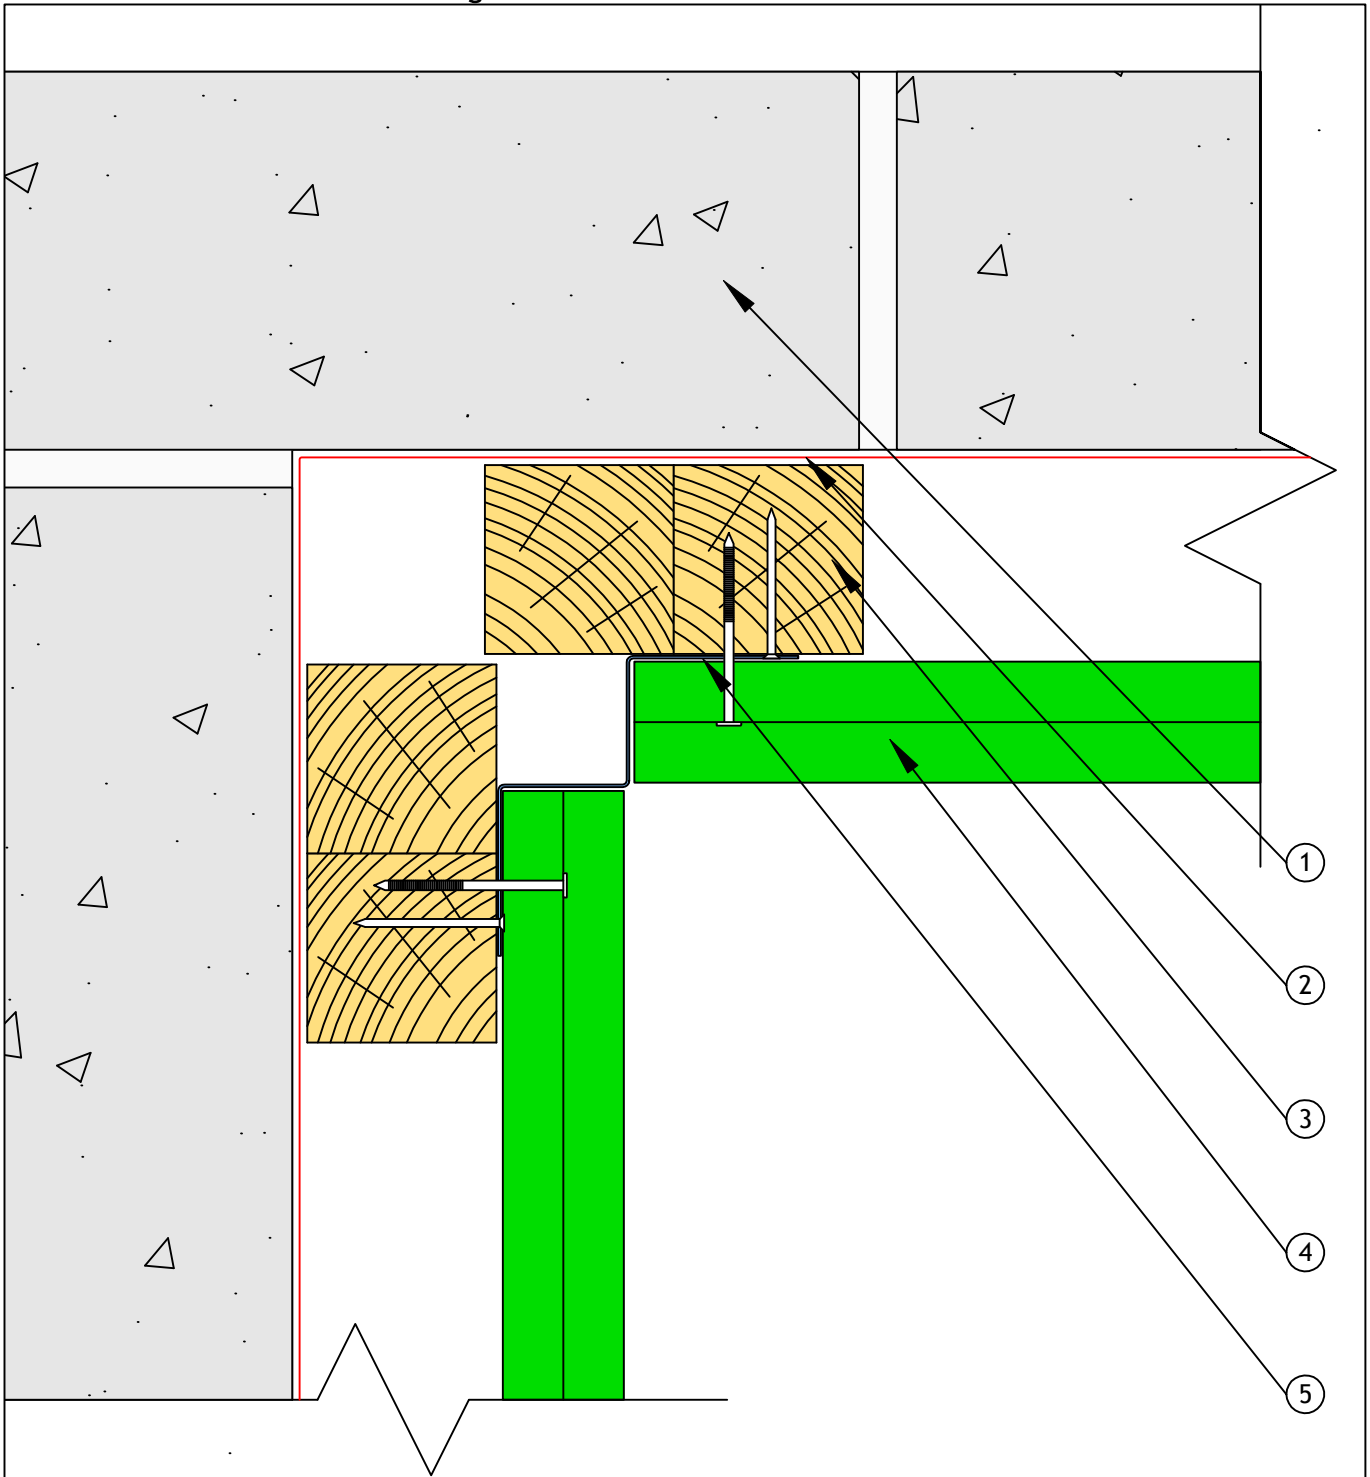

# HardieLine® Cladding - 90° Internal Corner - Metal Trim™ internal corner

- 1 Masonry
- 2 Breather membrane
- 3 Timber battens 50mmx50mm
- 4 HardieLine® cladding
- 5 Metal Trim™ Internal corner