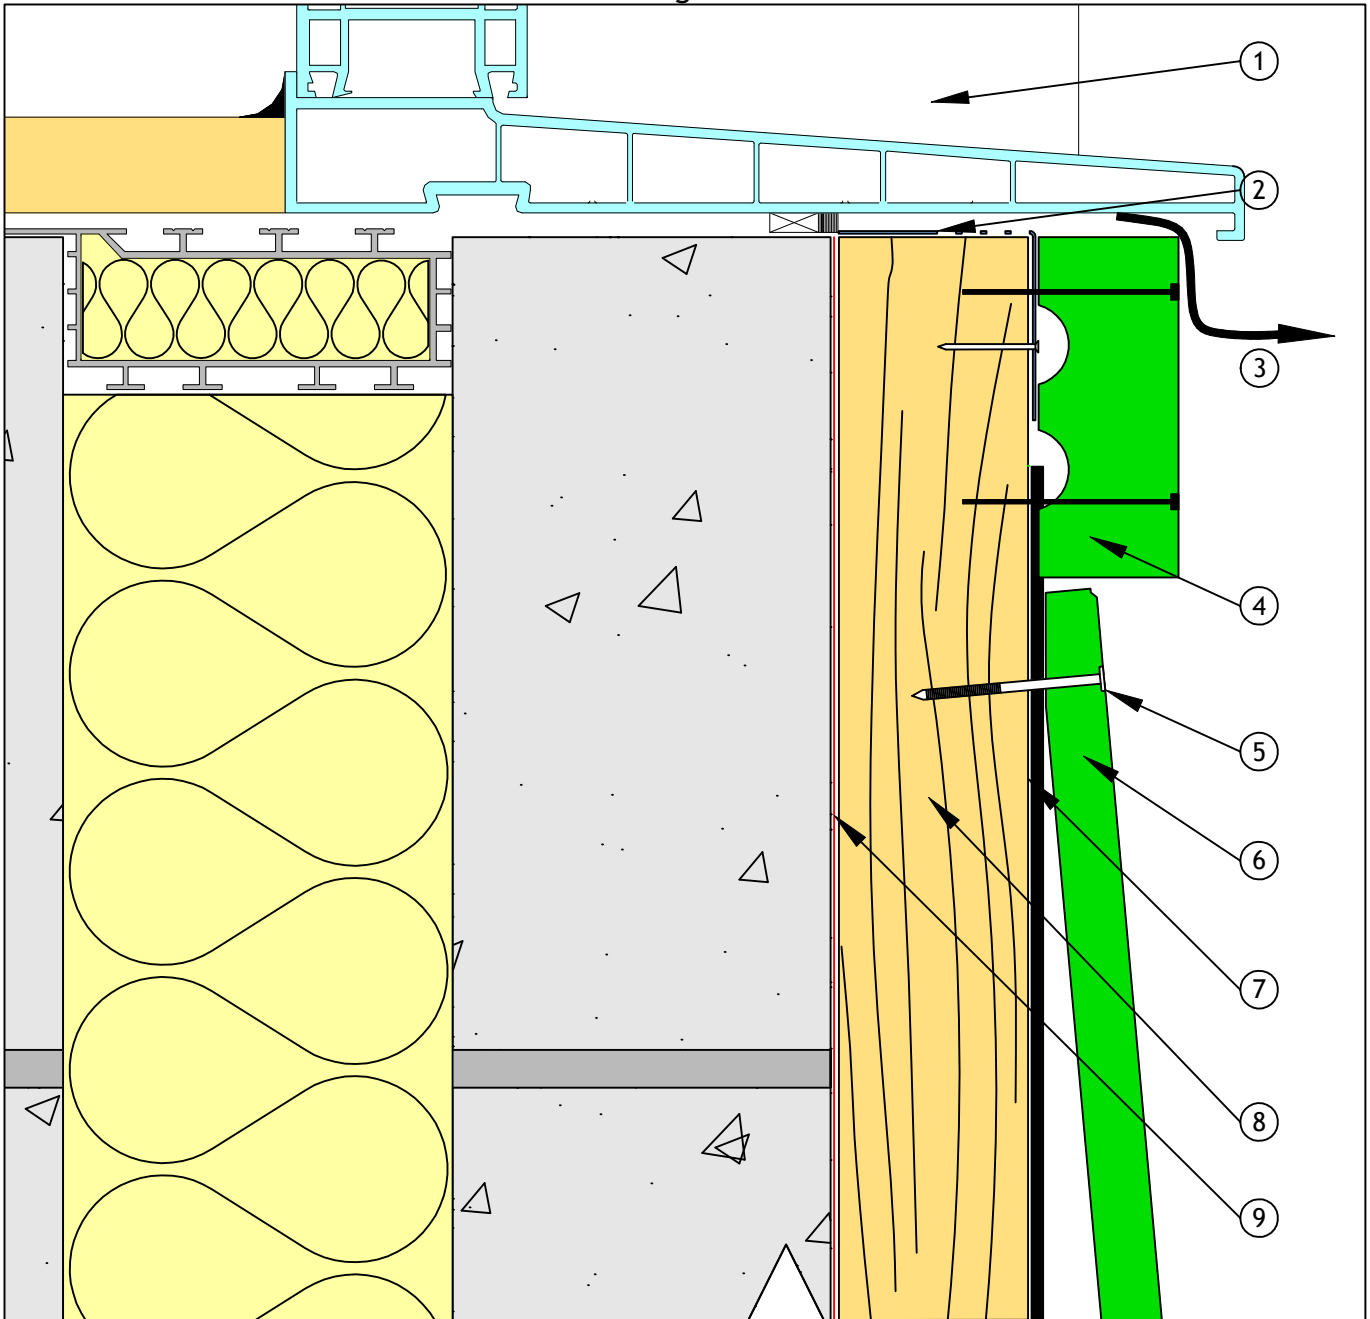

HardieLine® Cladding - Window - Cill Detail

- 1 HardiePanel®
- 2 HardieLine® ventilation grille
- 3 Ventilation (min. 10 mm)
- 4 HardieLine® Accent Trim™
- 5 51x2.95mm fixing
- 6 HardieLine® cladding
- 7 EPDM
- 8 Timber battens 50mm x 50mm
- 9 Breather membrane