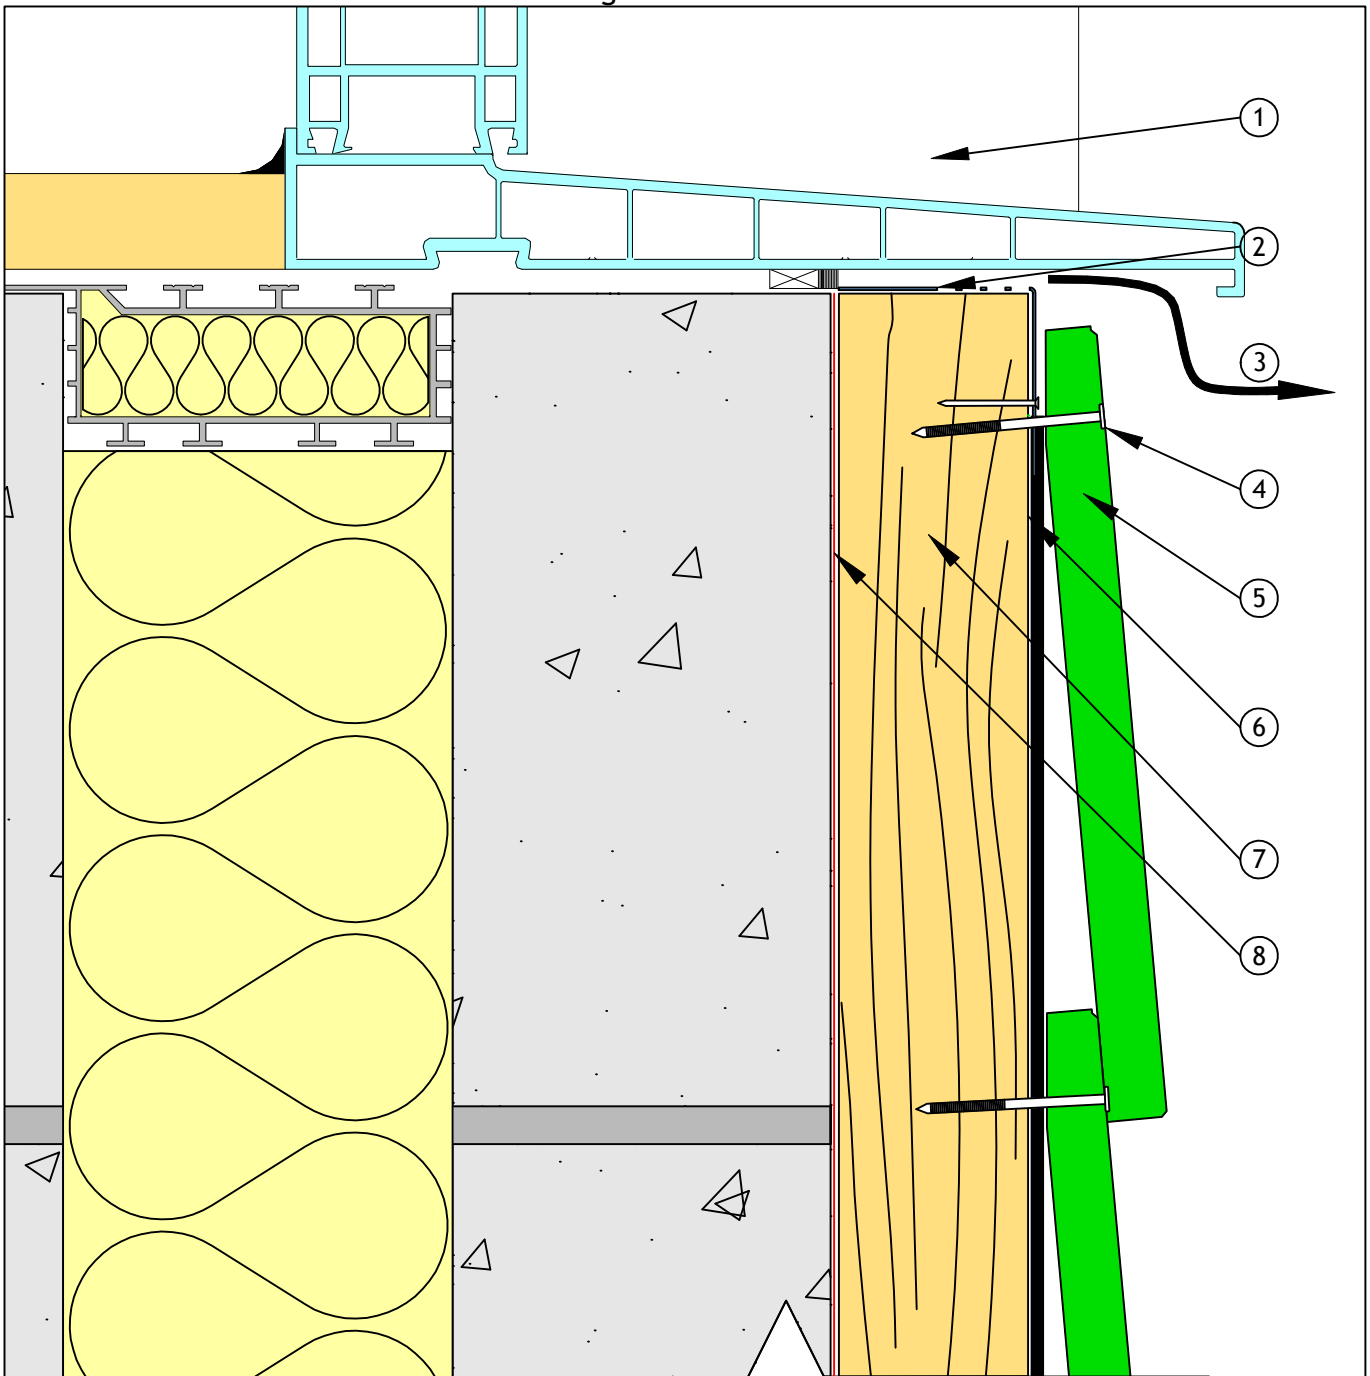

HardieLinea® Cladding - Window - Cill Detail - NO TRIM

- 1 HardiePanel®
- 2 Top Vent profile
- 3 Ventilation (min. 10 mm)
- 4 2.5 x 51mm fixing
- 5 HardieLinea® cladding
- 6 EPDM
- 7 Timber battens 50mm x 50mm
- 8 Breather membrane