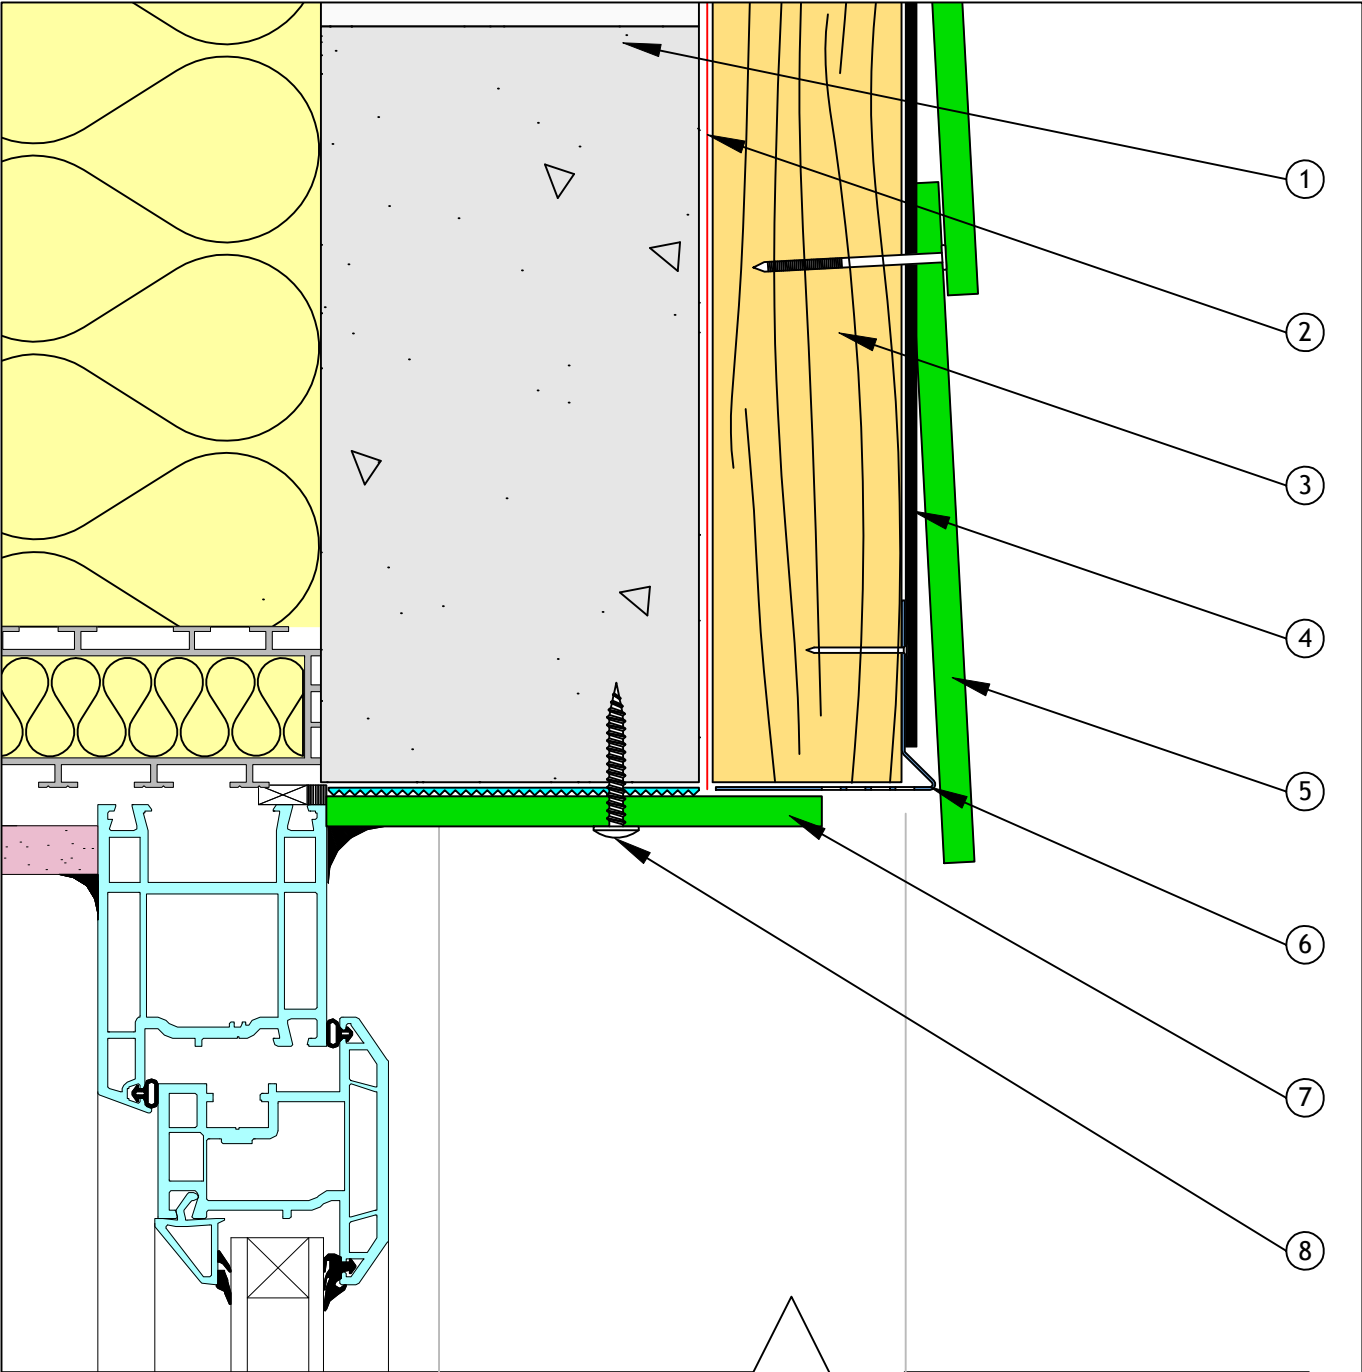

HardiePlank® - Window - Head with HardiePlank® Detail

- 1 Masonry
- 2 Breather membrane
- 3 Timber battens 50mm x 50mm
- 4 EPDM
- 5 HardiePlank® Cladding
- 6 HardiePlank® Starter Strip with Ventilation
- 7 HardiePlank® Cladding
- 8 Torx T20 screw