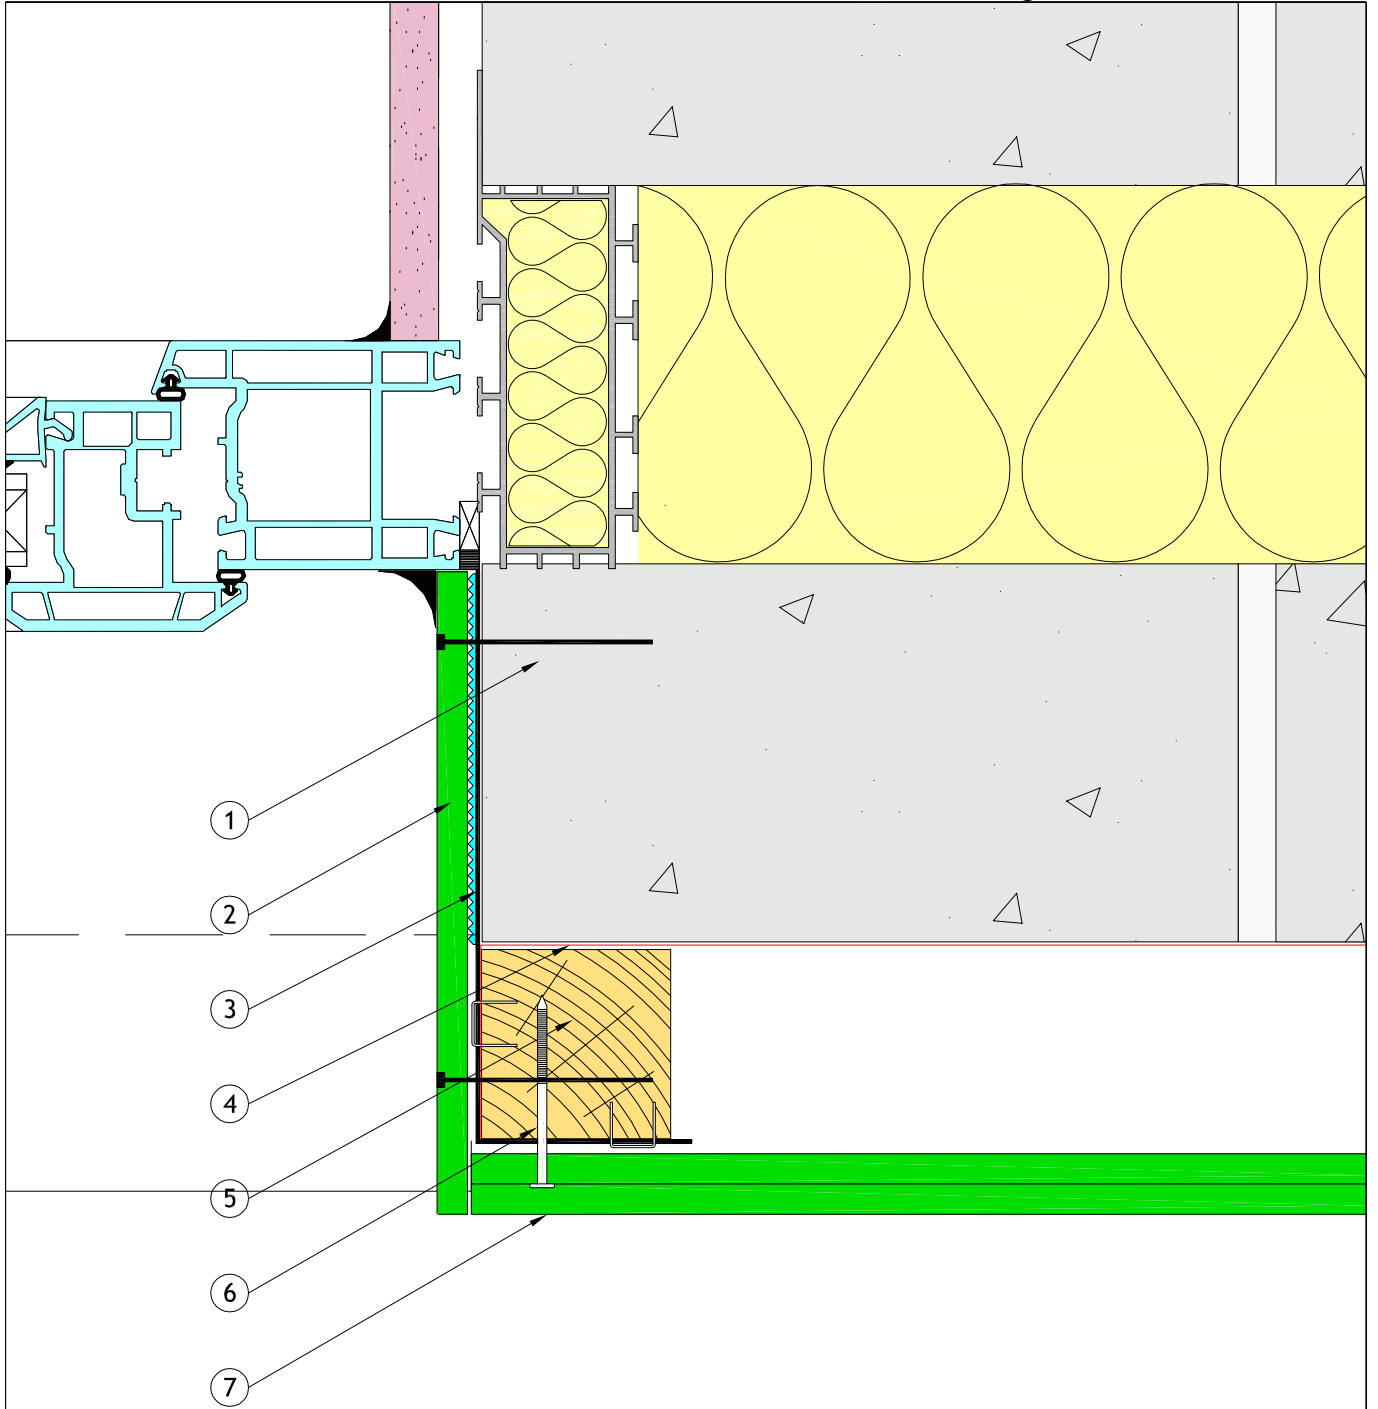

HardiePlank® - Window - Reveal DetailPlank on Edge

- 1 Masonry
- 2 HardiePlank® on edge
- 3 EPDM Gasket stapled to batten
- 4 Breather membrane
- 5 Timber batten 50mm x 50mm
- 6 51x2.95mm fixing
- 7 HardiePlank® Cladding