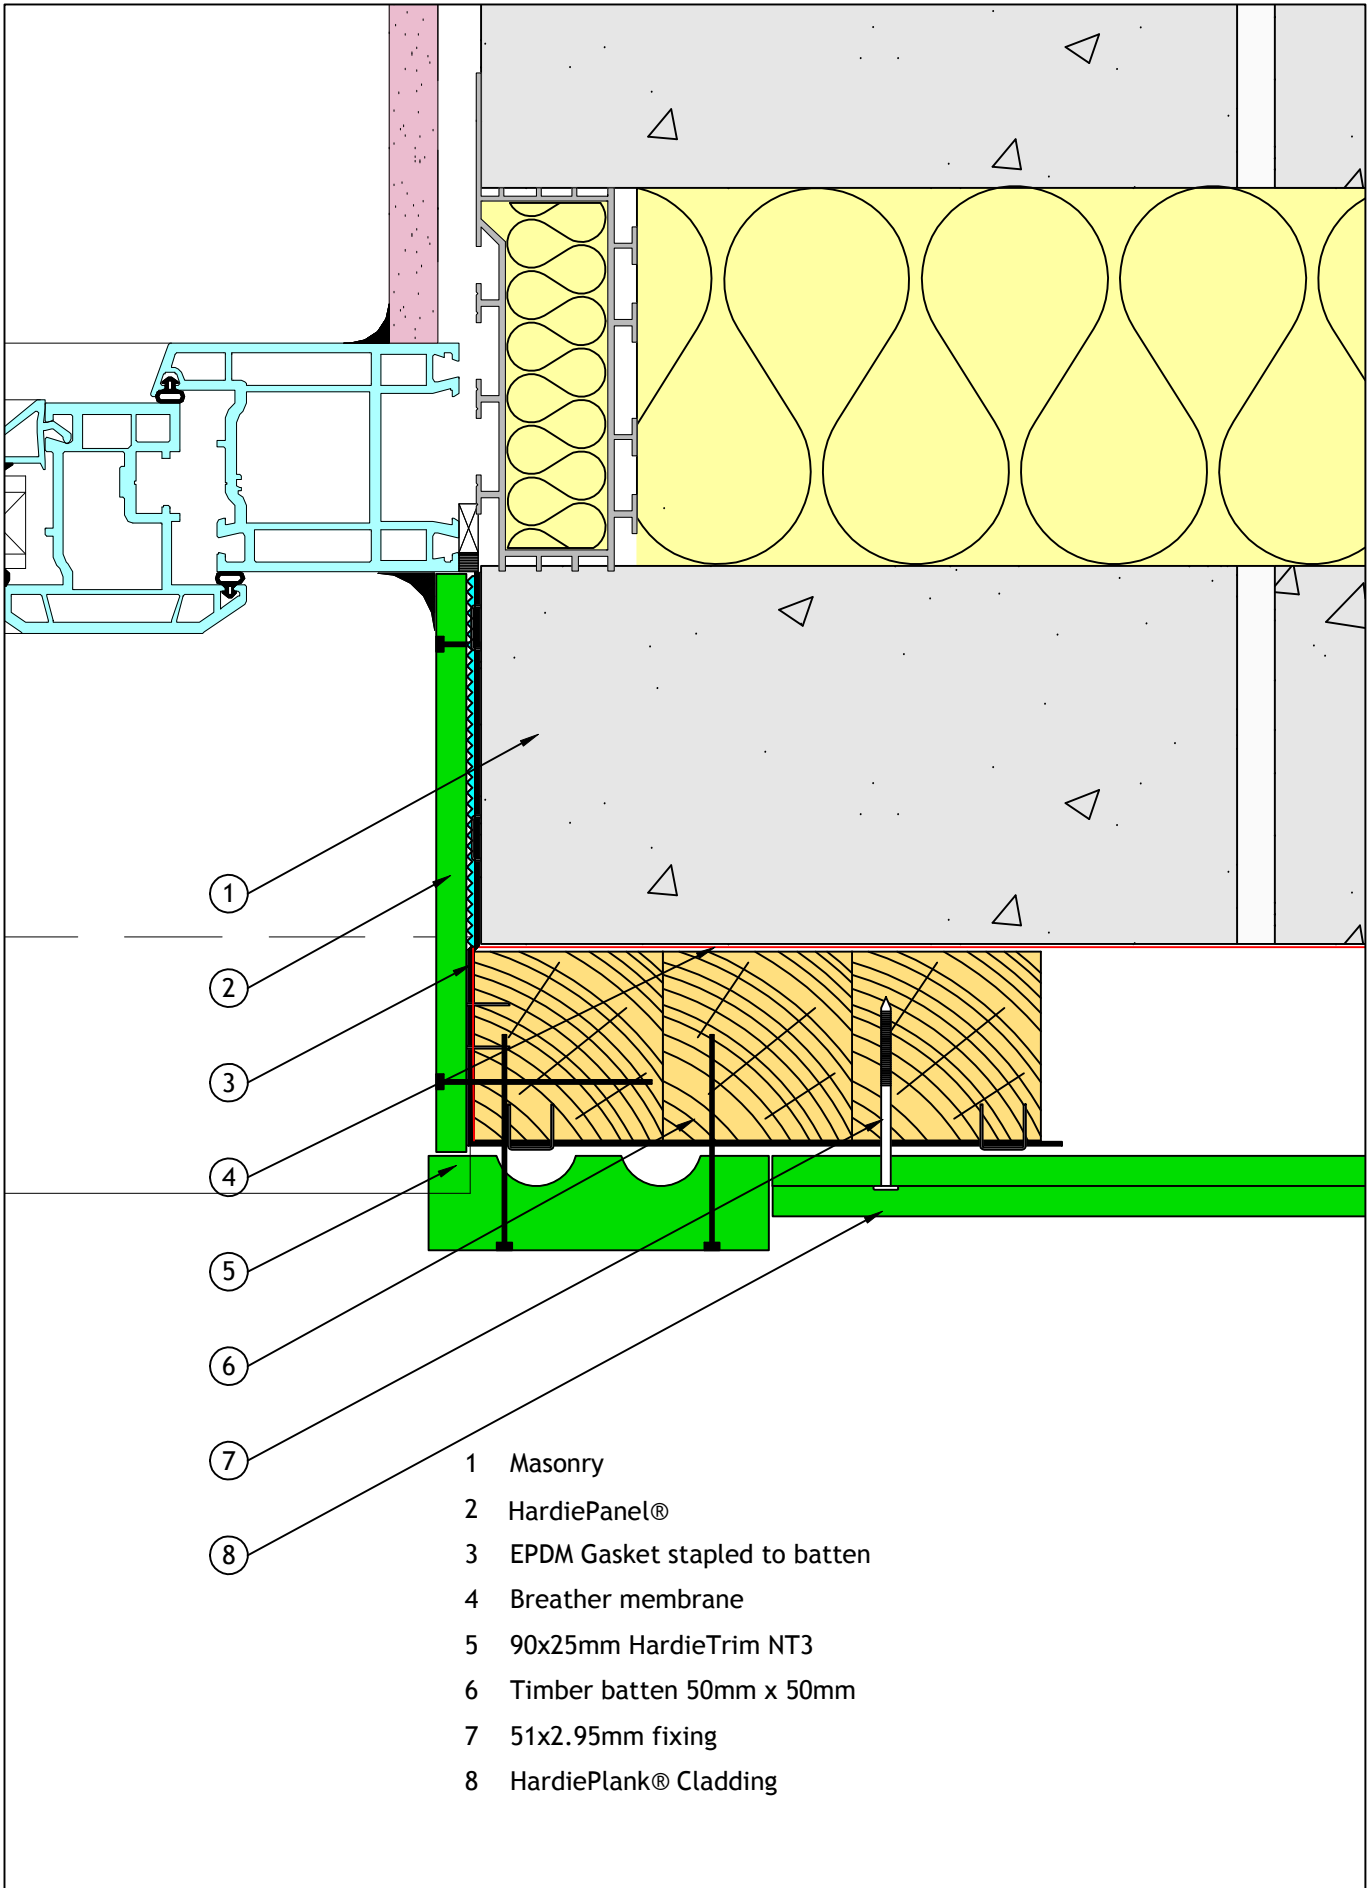

HardiePlank® - Window - Reveal Detail- Trim on Front

- ①
- ②
- ③
- ④
- ⑤
- ⑥
- ⑦
- ⑧

- 1 Masonry
- 2 HardiePanel®
- 3 EPDM Gasket stapled to batten
- 4 Breather membrane
- 5 90x25mm HardieTrim NT3
- 6 Timber batten 50mm x 50mm
- 7 51x2.95mm fixing
- 8 HardiePlank® Cladding